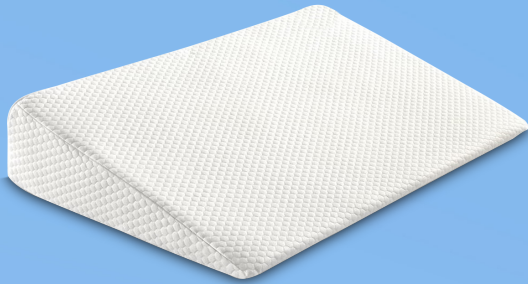

Specific cushions

Elastic and supported comfort.

TOM PILLOW

The Tom pillow has an inclination and raises the head and chest compared to the lower part of the body and, therefore, allows to alleviate the disorders caused by gastroesophageal reflux, first of all heartburn. The correct raised position also promotes and helps breathing even in the presence of mild disorders caused by colds and allergies.

CUORE PILLOW

An ergonomic pillow that follows the curves of your legs, thighs and knees. Aligns your spine and relieves back pain. By placing the pillow between your knees, you reduce stress on your joints and perfectly realign the posture of your spine in the lumbar area.