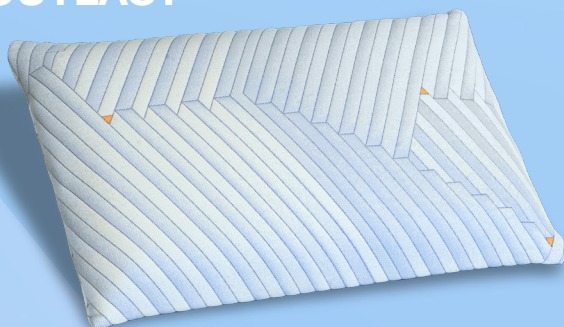

PILLOWS

Excellent Quality at the Right Price

- MINERAL
- DUA FRESH
- OCEAN
- ALOE
- SUPERFRESH
- FIOCCO

OUTLAST