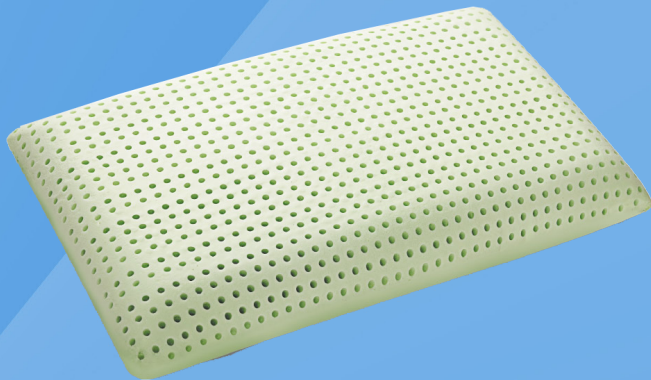

## DUAL FRESH

It is a Memory Gaia pillow with a 13 cm high Super fresh refreshing insert. It is the ideal product for those looking for a fresh and breathable product, but who want to be in contact with products of natural origin, thanks to the essential oils contained in Memory Gaia.

## OCEAN

It is a super breathable Memory Breeze pillow, 13 cm high. Thanks to its exceptional breathability it is a medical device, tax deductible as a medical expense. The Ocean pillow is also available in the Double Wave version for cervical. Class I medical device.

## ALOE

It is a 12 cm high Memory Aloe pillow. Thanks to the Aloe Vera extracts it contains, it helps the skin to hydrate, leaving a pleasant sensation of freshness. The Aloe pillow is also available in the Maxi version (16cm high) and Double Wave for cervical.

## SUPERFRESH

It is a super breathable pillow, ideal for those who are looking for a fresh and soft pillow, and do not like Memory Foam. The Superfresh pillow is also available in the Maxi version (15 cm high) and Double Wave for cervical.