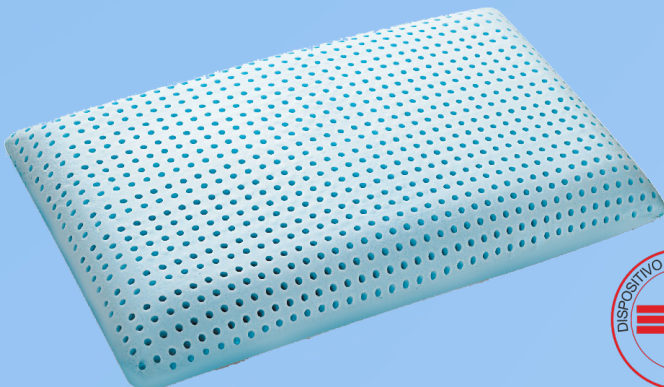

## MINERAL

It is a 13 cm high Memory BioCrystal pillow. Innovative material patented by Olmo, with 16 minerals inserted plus gold and silver only soap. The Mineral pillow produces Fir, infrared frequencies that improve blood microcirculation, and facilitate muscle recovery.

## DUAL FRESH

It is a Memory Gaia pillow with a 13 cm high Super fresh refreshing insert. It is the ideal product for those looking for a fresh and breathable product, but who want to be in contact with products of natural origin, thanks to the essential oils contained in Memory Gaia.

## OCEAN

It is a super breathable Memory Breeze pillow, 13 cm high. Thanks to its exceptional breathability it is a medical device, tax deductible as a medical expense. The Ocean pillow is also available in the Double Wave version for cervical. Class I medical device.

## SUPERFRESH

It is a super breathable pillow, ideal for those who are looking for a fresh and soft pillow, and do not like Memory Foam. The Superfresh pillow is also available in the Maxi version (15 cm high) and Double Wave for cervical.