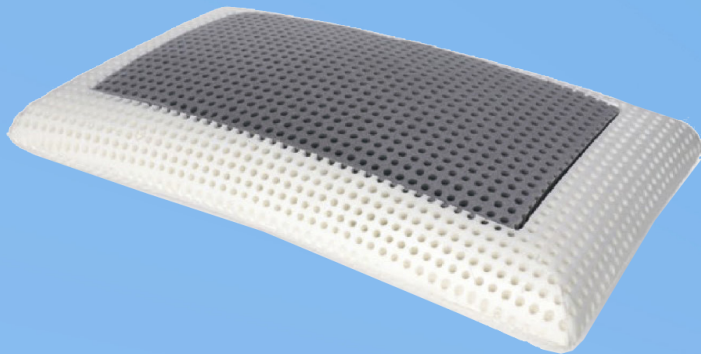

**TENCEL:** A natural fiber obtained from wood cellulose, known for its exceptional softness and ability to absorb moisture, keeping the skin cool and dry.

**SETA:** A fine and luxurious material, which offers a feeling of lightness and delicacy on the skin. Silk is ideal for those seeking a touch of elegance and supreme comfort.

# PILLOWS

Excellent Quality at the Right Price

- MINERAL
- DUA FRESH
- OCEAN
- ALOE
- SUPERFRESH
- FIOCCO

OUTLAST

TENCEL

SETA

## MINERAL

It is a 13 cm high Memory BioCrystal pillow. Innovative material patented by Olmo, with 16 minerals inserted plus gold and silver only soap. The Mineral pillow produces Fir, infrared frequencies that improve blood microcirculation, and facilitate muscle recovery.

## DUAL FRESH

It is a Memory Gaia pillow with a 13 cm high Super fresh refreshing insert. It is the ideal product for those looking for a fresh and breathable product, but who want to be in contact with products of natural origin, thanks to the essential oils contained in Memory Gaia.