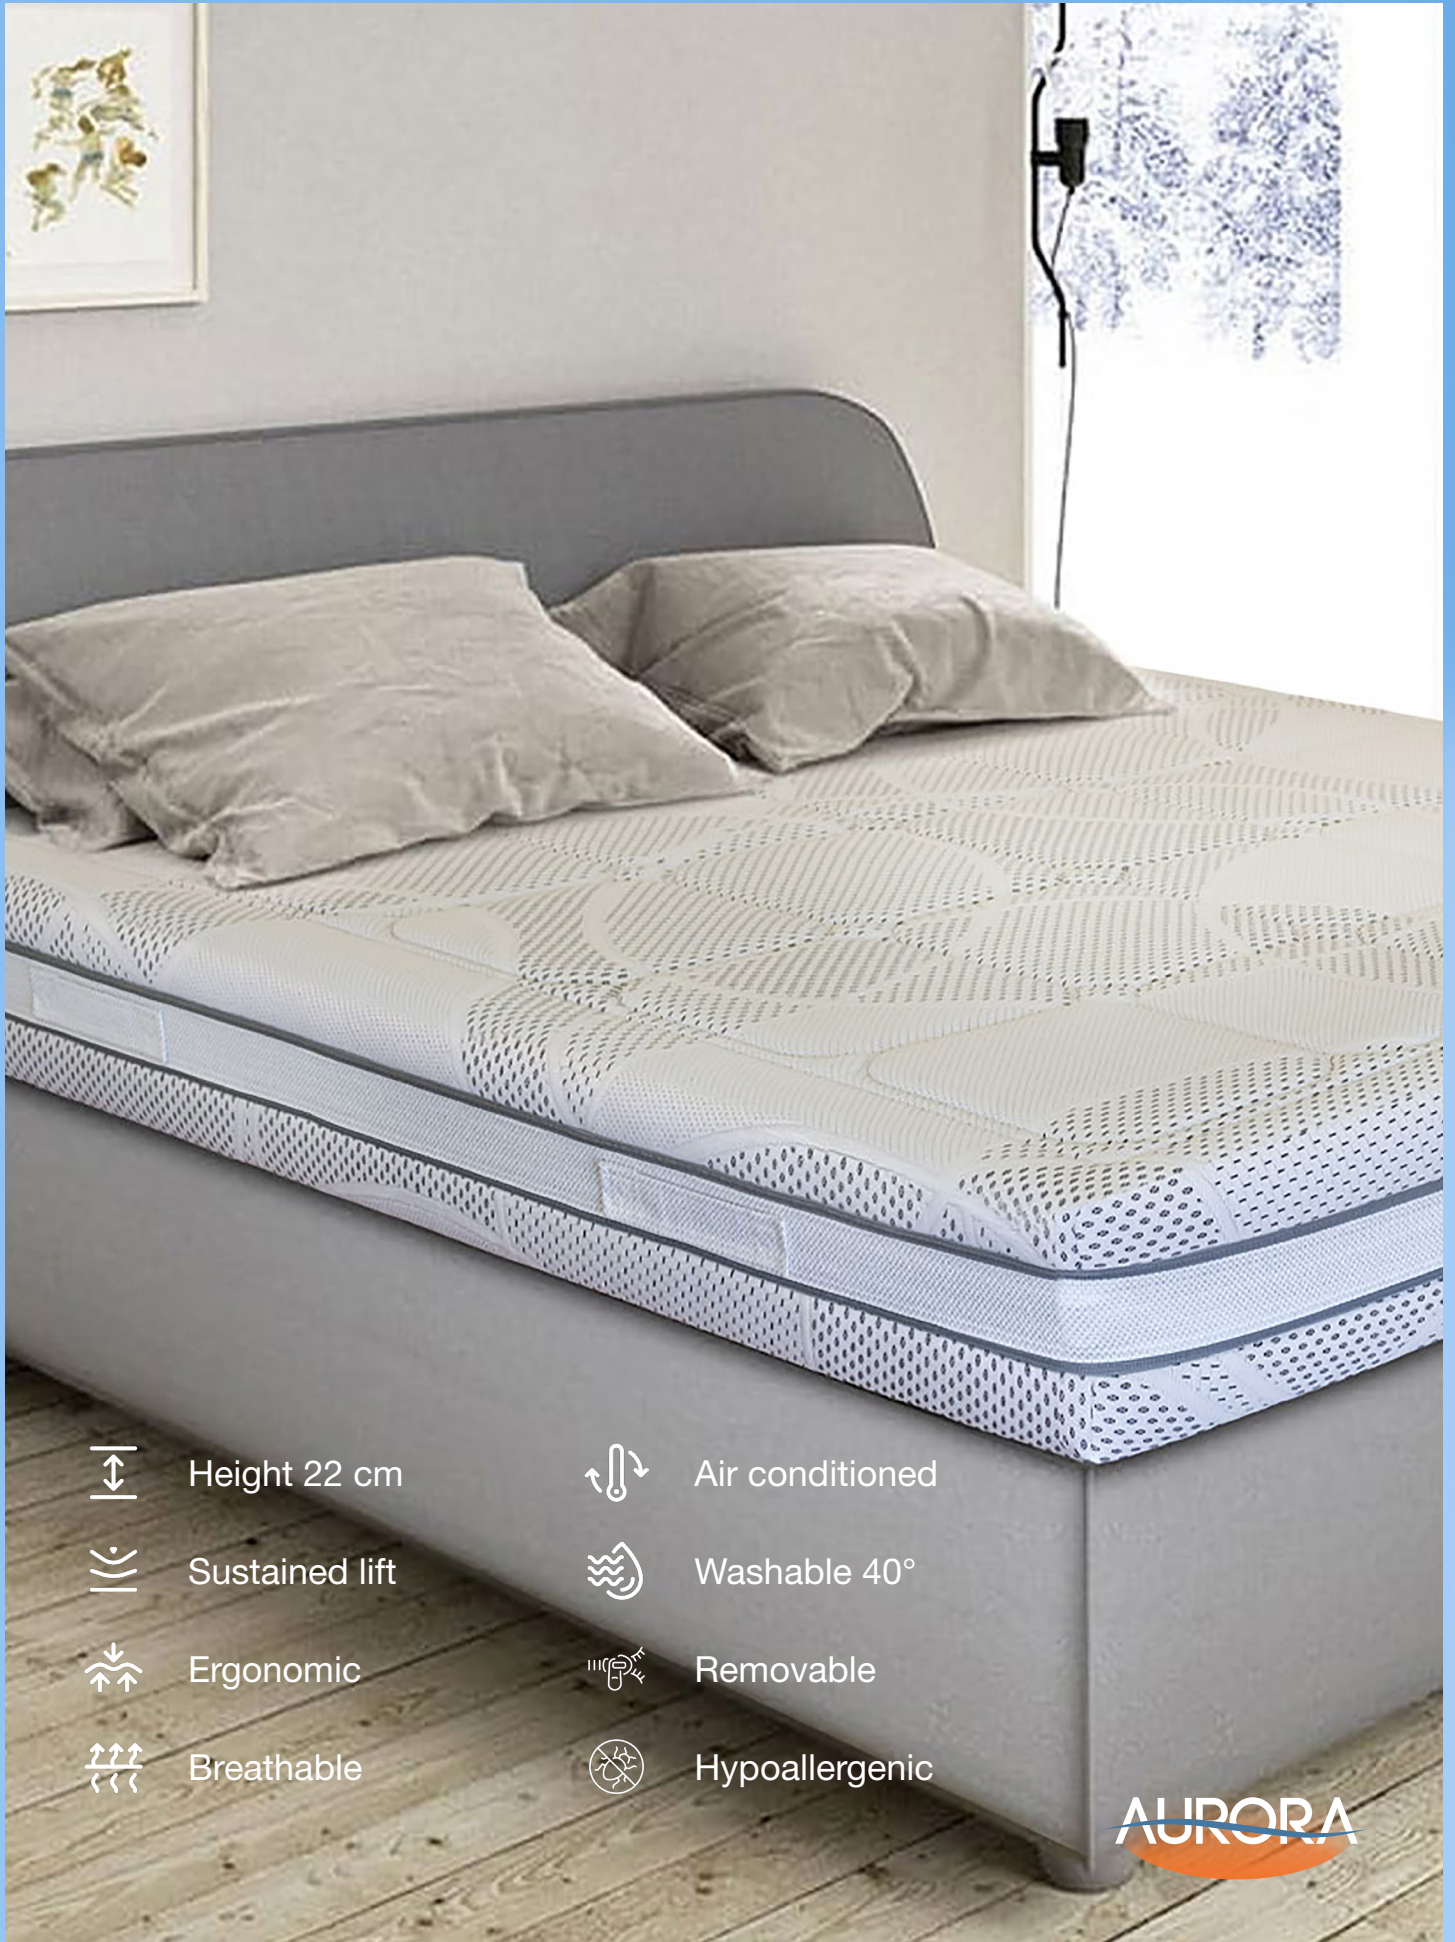

AURORA

The word "AURORA" is written in a bold, white, sans-serif font. A blue wave-like line passes through the middle of the letters. Below the text is a large, orange, semi-circular shape that resembles a stylized sun or a wave crest.

RELAX

RELAX

The ultimate in resilience

Height 22 cm

Air conditioned

Sustained lift

Washable 40°

Ergonomic

Removable

Breathable

Hypoallergenic

AURORA

The Relax mattress is a product with exceptional resilience, having an inimitable elastic response. Equipped with Flip technology, it can therefore be turned upside down, as well as rotated, it has two sides of use in the technological PurO material, a product with a yield similar to latex, but with significantly superior breathability.

The possibility of turning the mattress upside down is ideal when there is a large difference in weight between users, in fact balancing the wear on four possible sides of use.

MATERIALS:

The Relax mattress cover is made of Silver Safe fabric in silver fiber.