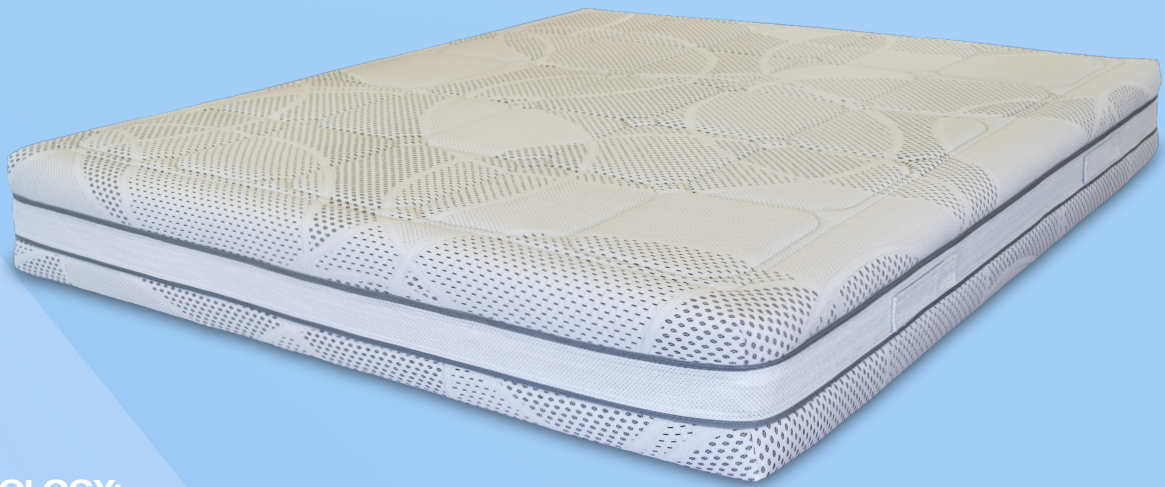

Removable

Breathable

Hypoallergenic

AURORA

The Relax mattress is a product with exceptional resilience, having an inimitable elastic response. Equipped with Flip technology, it can therefore be turned upside down, as well as rotated, it has two sides of use in the technological PurO material, a product with a yield similar to latex, but with significantly superior breathability.

These characteristics are then reinforced by its high density central layer, which guarantees its durability over time as well as a high degree of support.

The support surfaces are worked with differentiated load bearing capacity, to offer greater acceptance on the shoulder area.

The possibility of turning the mattress upside down is ideal when there is a large difference in weight between users, in fact balancing the wear on four possible sides of use.

MATERIALS:

The Relax mattress cover is made of Silver Safe fabric in silver fiber.

The precious metal offers an antibacterial action, increasing the hygiene of the sleeping surface, making it ideal for people who suffer from allergies or who are looking for a sleeping surface that is always clean.