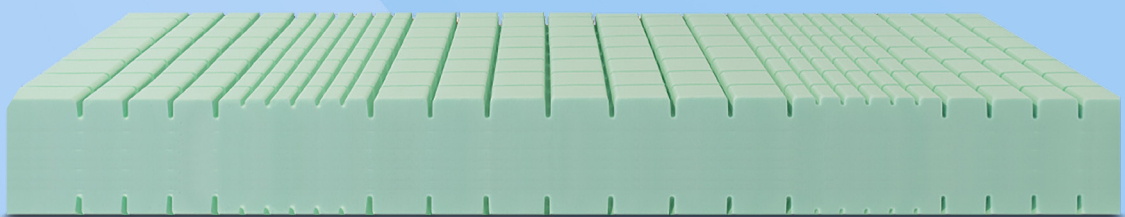

The Marte mattress has been developed to provide a high degree of anatomy, elasticity. Its structure is entirely in Acquafoam with sustained bearing capacity, therefore it is equipped with Flip technology, being able to turn it upside down as well as rotate it, and making it possible to use it on four sides.

Its structure is shaped with differentiated bearing areas, both longitudinal and transversal, in order to increase transpiration and make the sleeping surface pleasantly elastic.

Equipped with a removable and washable cover in Tencel fabric, it offers hygiene, freshness always in contact with products of natural origin.

MATERIALS:

The Marte mattress cover is made of Tencel, a fiber extracted directly from the eucalyptus tree, thanks to its freshness it is ideal for those looking for a fabric that is soft to the touch, dry and always fresh. It also offers a natural hypoallergenic, anti mite and anti bacterial action.

TECHNOLOGY:

- 18 cm Acquafoam