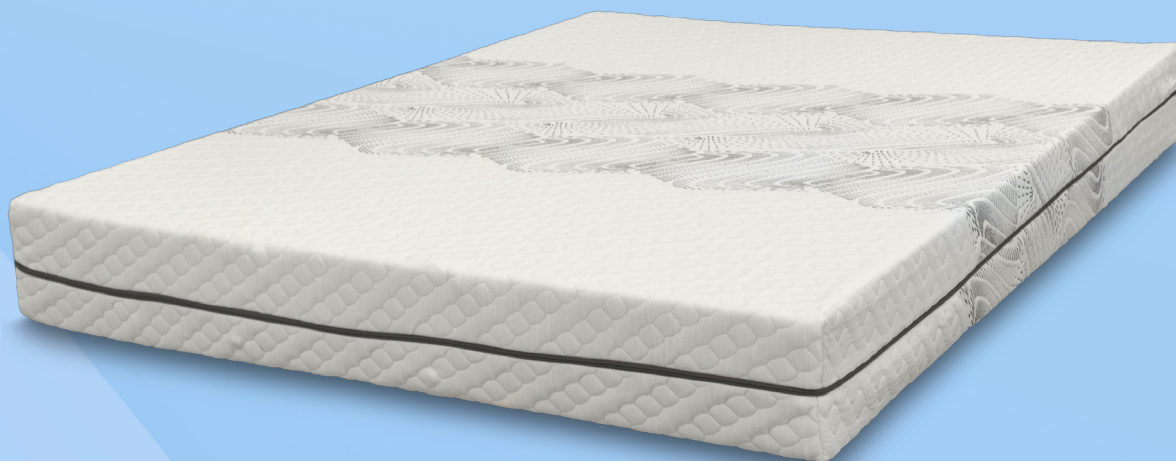

LUNA

LUNA

The favorite of young couples.

Height 20 cm

Air conditioned

Balanced bearing capacity

Washable 40°

Ergonomic

Removable

Breathable

Hypoallergenic

AURORA

The Luna mattress is the favorite mattress for young couples. Equipped with a medium supportive load bearing capacity, it is therefore capable of offering a pleasant balance between support and anatomy. The Memory Mind offers a pleasant cloud effect, which however does not exceed in a sensation of “sinking”. The Tencel covering offers a soft and pleasant hand, allowing you to sleep in contact with a natural product, with all the benefits that it entails. This is the favorite product for young couples, suitable for all seasons, especially in summer thanks to its excellent breathability, it avoids humidity stagnation and offers a competitive price.

MATERIALS:

The Luna mattress cover is made of Tencel, a fiber extracted directly from the eucalyptus tree, thanks to its freshness it is ideal for those looking for a soft to the touch, dry and always fresh fabric. It also offers a natural hypoallergenic, anti mite and anti bacterial action.