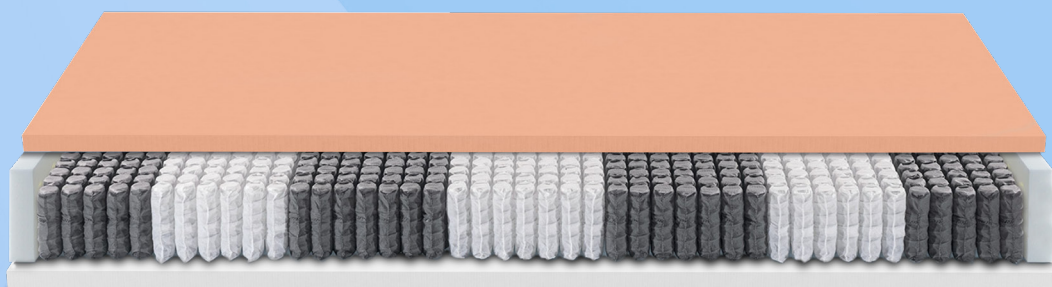

TECHNOLOGY:

- 3 cm Acquafoam HD
- 16 cm Pocket springs
- 3 cm Acquafoam HD