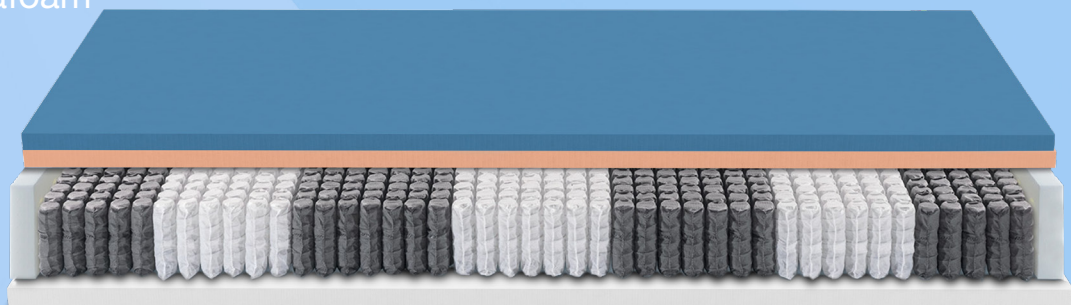

Memory Breeze is a revolutionary product, capable of breathing 50 times more than traditional Memory.

This allows us to offer a fresh and ventilated support surface, ensuring that the deep sleep phase is not disturbed by high temperatures and excessive sweating.

The mixed Cashmere lining offers a soft and pleasant hand, promoting the evaporation of humidity.

The Harmony MF Donatello mattress is available in the 800 or 1600 spring versions.

MATERIALS:

The Donatello mattress cover is made of a cashmere blend, which therefore offers a soft and pleasant feel, as well as the hygroscopic action of the wool, which therefore makes humidity evaporate more quickly, keeping the sleeping surface always cool and dry.

TECNOLOGY:

- 3 cm Breeze Memory
- 3 cm Acquafoam HD
- 16 cm Pocket springs
- 3 cm Acquafoam

CONTACTS:

ITALIA:

Aurora by Flexinn - Via Statale, 235, 51039, Quarrata, Pistoia

Tel: +39 0574 720629 - Fax: +39 0574 721323 - Email: info@auroramaterassi.com - www.auroramaterassi.com