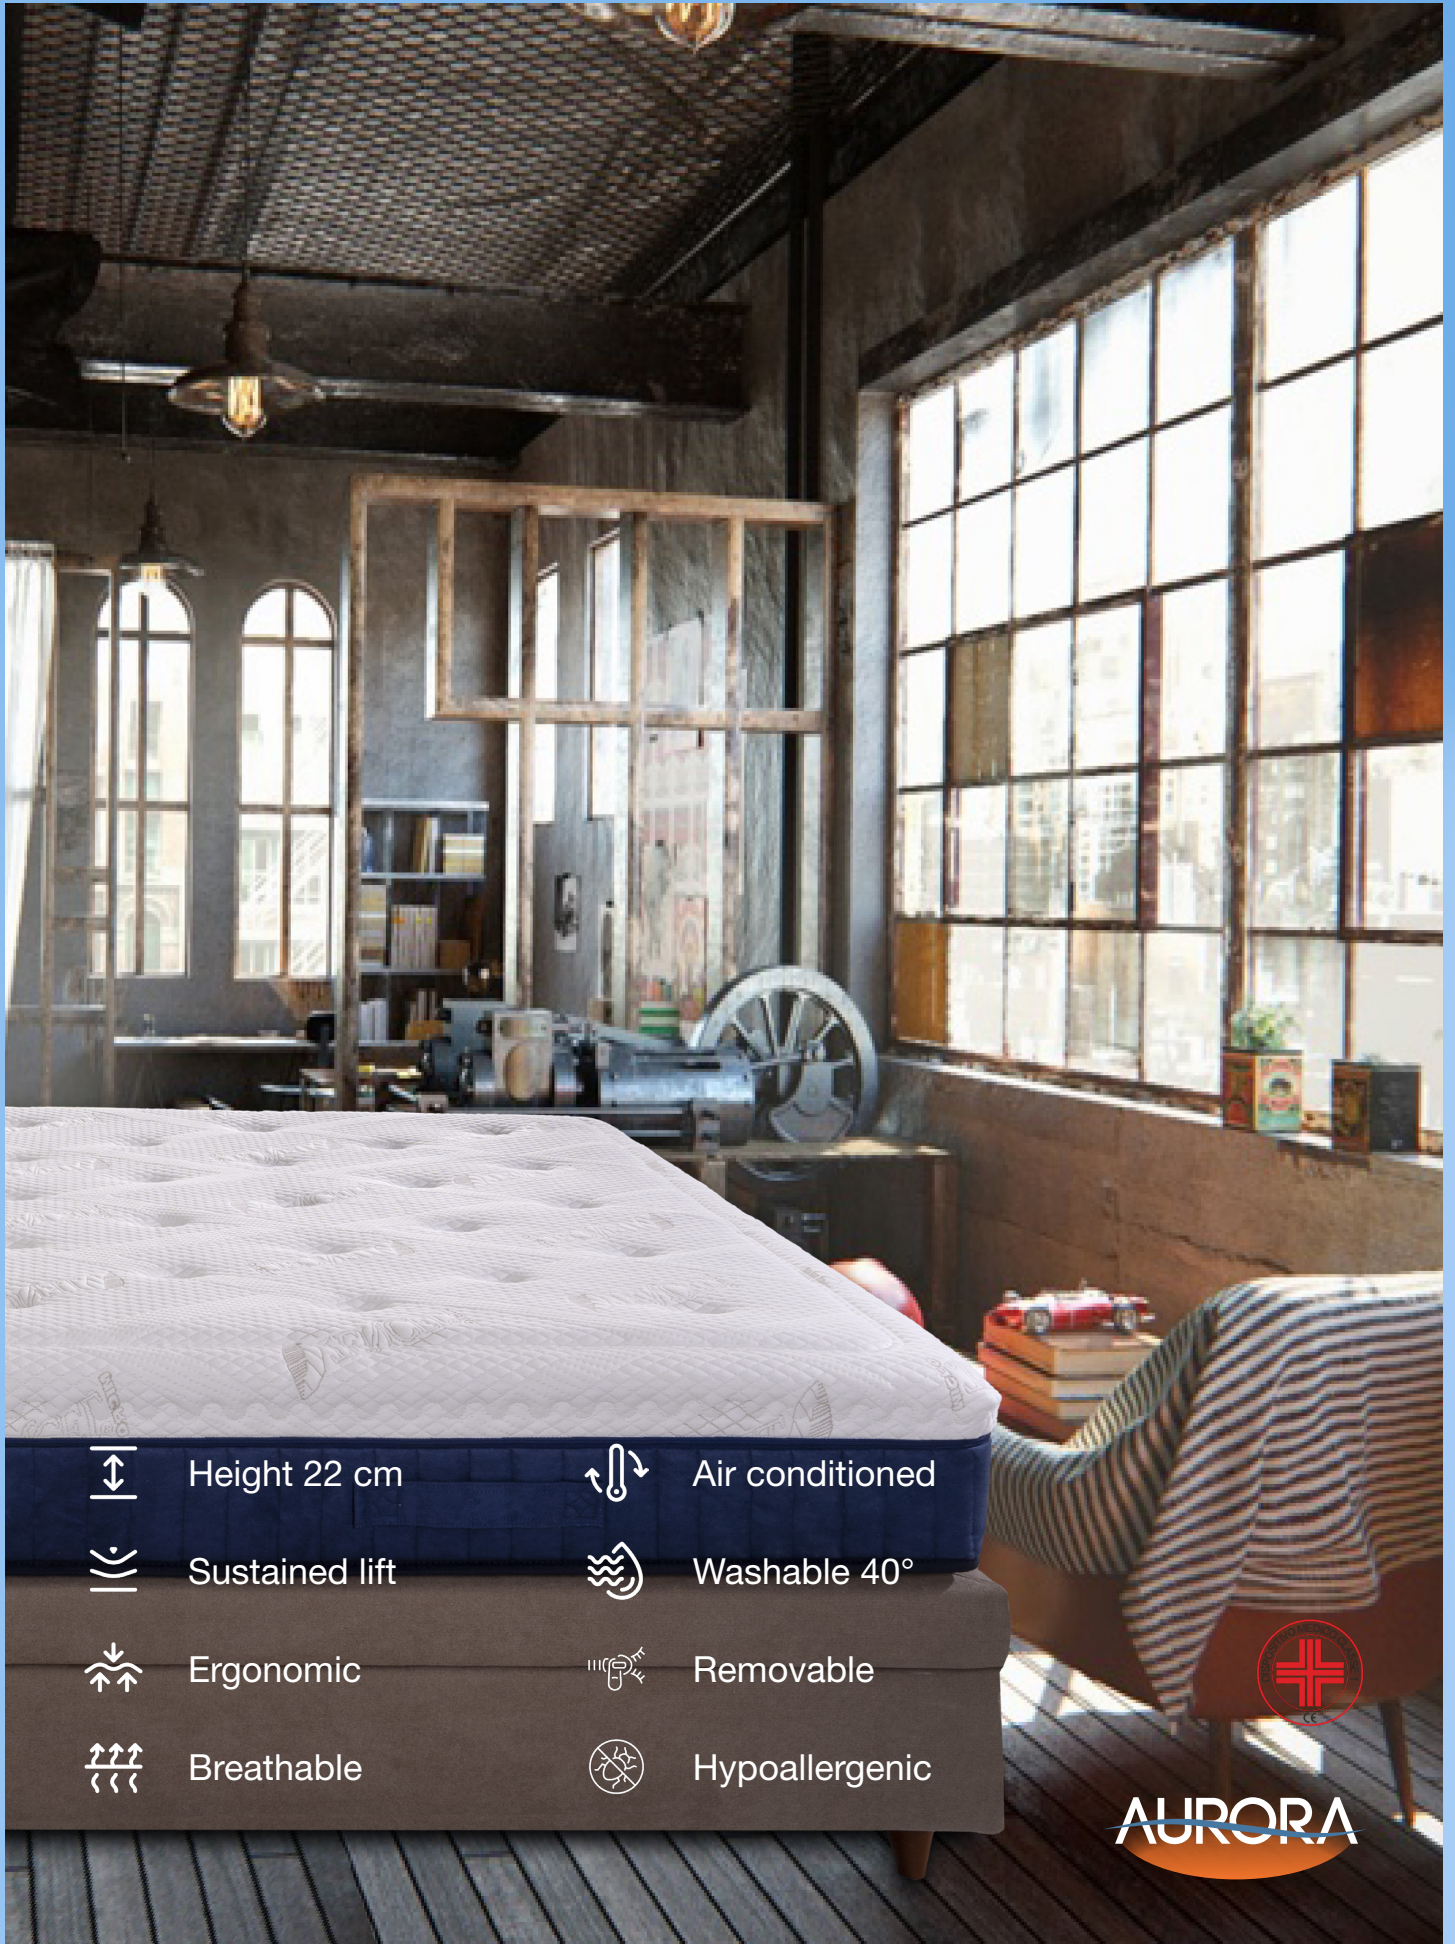

AURORA
GOLD

GOLD

Precious crystals for health

Height 22 cm

Air conditioned

Sustained lift

Washable 40°

Ergonomic

Removable

Breathable

Hypoallergenic

AURORA

Gold was developed to offer the best elasticity and breathability performance, similar to that of natural latex, but with greater sustainability.

The selection of materials, all with a high degree of breathability, offers a rest plan that is always fresh and dry.

The Breeze Hr on the use side offers 50 times greater breathability than classic memory, as well as facilitating nighttime movements that can disturb sleep.

The combination of Breeze and EcoLympha, plus the two soaps inserted in the shoulder area, create a perfectly ergonomic mattress, with very high resilience, which welcomes the body and eliminates joint compressions.

MATERIALS:

The Gold mattress cover is made of Tencel, a fiber extracted directly from the eucalyptus tree, thanks to its freshness it is ideal for those looking for a dry and always fresh fabric. It also offers a natural hypoallergenic, anti mite and anti bacterial action.