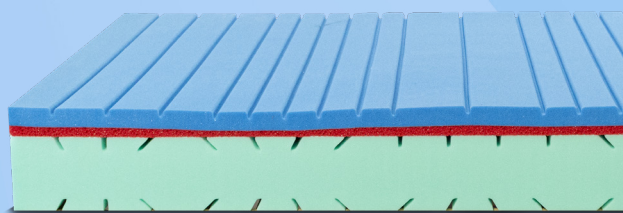

The main one is that by reducing night sweats, the deep sleep phase is more stable and less agitated, which therefore prevents sudden awakenings, making sleep more restful.

The Eleonora mattress is available in two versions, with medium load bearing or with sustained load bearing.

MATERIALS:

The Eleonora mattress cover is available in the following variants: Outlast, Tencel e Seta.

TECNOLOGY:

- 4 cm Breeze Memory
- 2 cm Ecocell
- 16 cm Acquafoam

CONTACTS:

ITALIA:

Aurora by Flexinn - Via Statale, 235, 51039, Quarrata, Pistoia