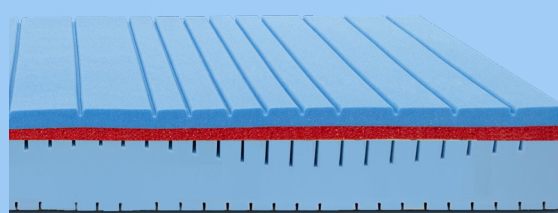

The main one is that by reducing night sweats, the deep sleep phase is more stable and less agitated, which therefore prevents sudden awakenings, making sleep more restful.

The Eleonora mattress is available in two versions, with medium load bearing or with sustained load bearing.

MATERIALS:

The Eleonora mattress cover is available in the following variants: Outlast, Tencel e Seta.

TECNOLOGY:

- 4 cm Breeze Memory
- 2 cm Ecocell
- 16 cm Acquafoam

CONTACTS:

ITALIA:

Aurora by Flexinn - Via Statale, 235, 51039, Quarrata, Pistoia