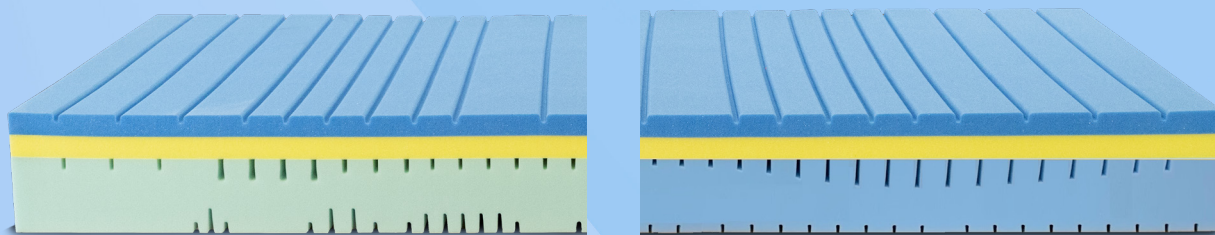

Removable

Breathable

Hypoallergenic

AURORA

Corsiero was developed with the aim of providing a pleasant cloud effect and alignment of the spine.

Thanks to its Memory Risorsa, of vegetal origin, it offers support and thrust, especially on the most protruding and heavy parts of the body profile, promotes microcirculation and attenuates pressure points, ensuring correct posture throughout the rest.

Memory Breeze is a revolutionary product, capable of breathing 50 times more than traditional Memory.

This allows us to offer a fresh and ventilated support surface, ensuring that the deep sleep phase is not disturbed by high temperatures and excessive sweating.

Corsiero is available in two versions: medium and high bearing capacity.

MATERIALS:

The Corsiero mattress cover is available in the following variants: Outlast, Tencel e Seta.

TECHNOLOGY:

- 4 cm Memory Breeze
- 4 cm Memory Risorsa
- 14 cm Acquafoam