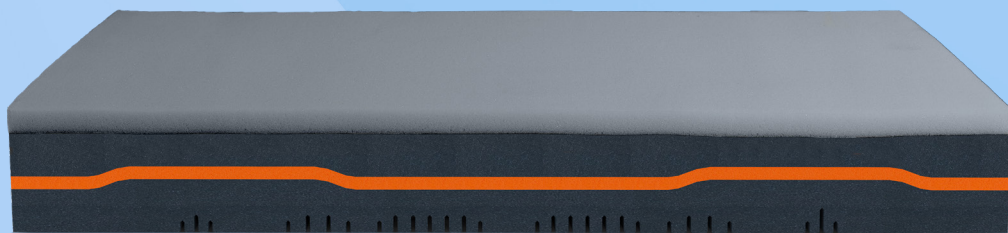

Active is the new frontier of rest.

A mattress that contains carbon in both the structure and the textile parts, and that uses Bioceramics, in its Memory, to offer all the benefits of Fir. Bio Crystal is a top quality Memory to which sixteen minerals are added, plus gold and silver.

These minerals produce frequencies (Fir) that improve blood circulation, recovery and offer many benefits to the psyche.

In fact, Bioceramics stimulates the release of melatonin, facilitating sleep, and has an analgesic action.

Furthermore, the Active mattress has a zero gravity structure, therefore eliminating pressure points on the joints, ensuring correct posture throughout the rest.

MATERIALS:

The Active mattress cover is made of Graphene. The carbon contained in the fabric offers a shielding action, protecting the body from electromagnetic radiation produced by household appliances that are increasingly present in homes.

TECHNOLOGY:

- 5 cm Memory Bio Crystal
- 15 cm X-Carbon
- 2 cm Ecocell
- 15 cm X-Carbon